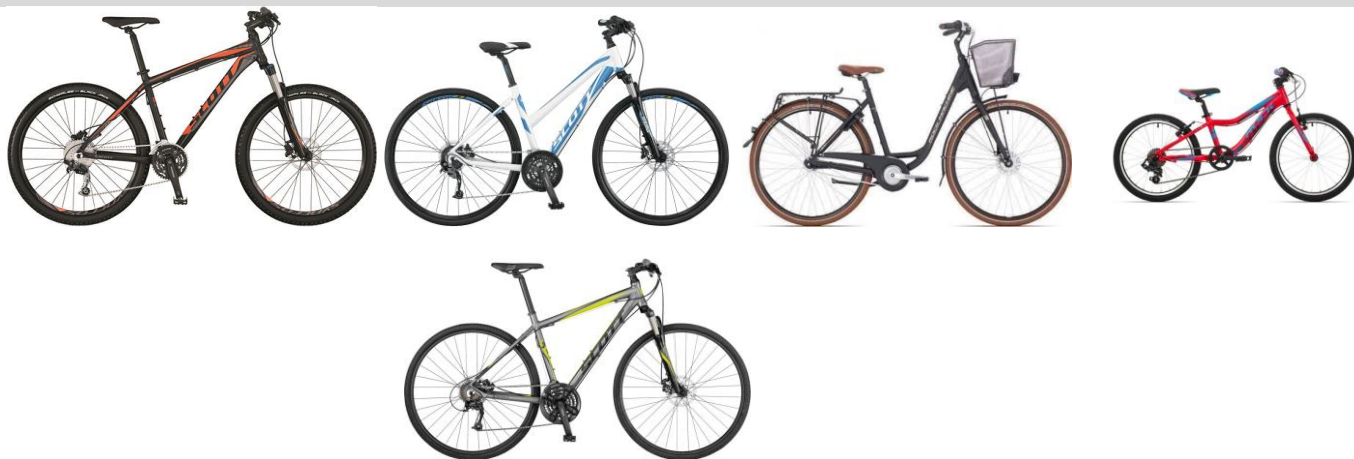

### KLASIČNI BIKIKLI – Standardna oprema

### CLASSIC BICYCLE – Basic equipment

MTB basic  
25,00 €  
dan/day

trekking  
25,00 €  
dan/day

city-bike  
25,00 €  
dan/day

dječji bicikli  
25,00 €  
dan/day